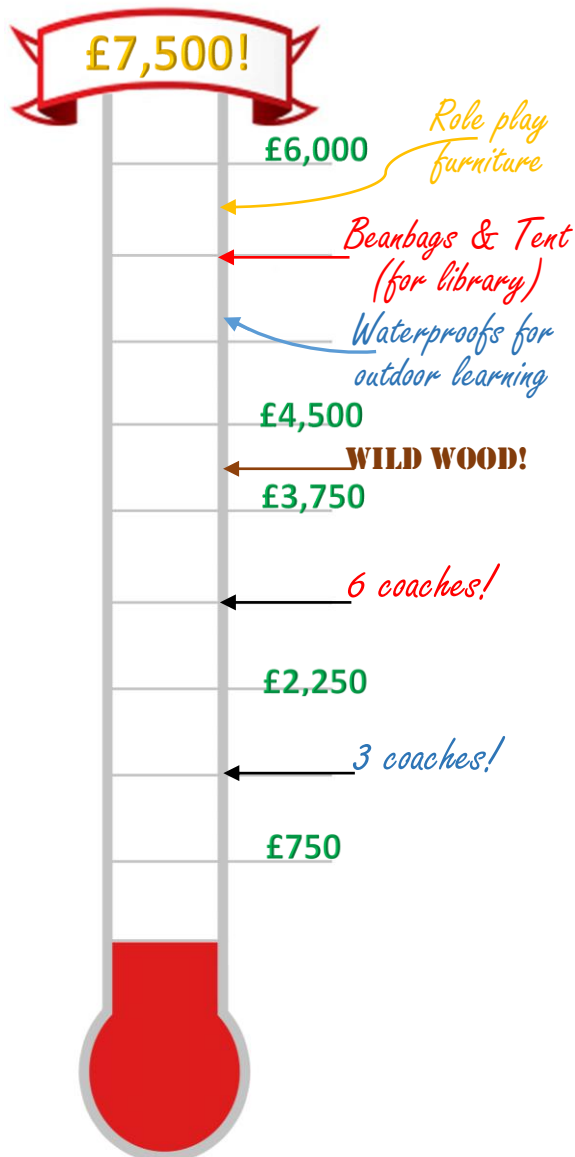

October 25 th	Miss Bull
November 8 th	Miss Lailey
November 29 th	Miss B Angel
December 6 th	XMAS FAIR, WHOLE SCHOOL
December 20 th	Miss Angel (Christmas)
January 31 st	Miss French
February 14 th	Miss Mitchell (Valentines)
March 13 th	Miss Bull
April 3 rd	Miss Lailey (Easter)
May 1 st	Miss B Angel
June 26 th	Miss French
July 17 th	Miss Mitchell

CHRISTMAS FAIR THIS YEAR

WILL BE:

FRIDAY 6th DECEMBER

3pm - 5pm

MOVIE NIGHT RETURNS!

22nd NOVEMBER

4.15pm - 6.00pm

Fundraising Targets for 2020!